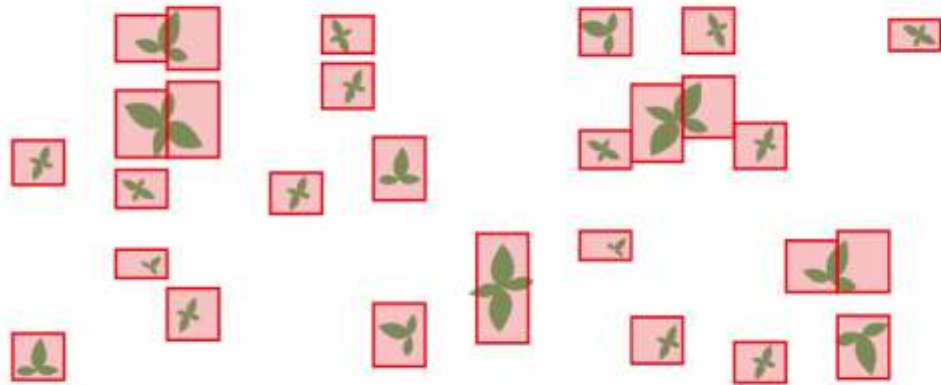

Verschillende modi: universele functies

All-Green Function

For preplanting : herbicide application.